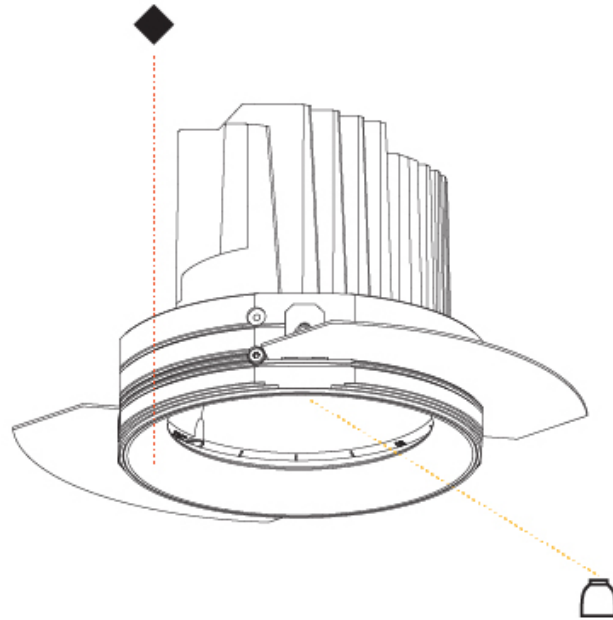

GENERAL

Series: Bioniq
Subseries: Bioniq Round Semi Adjustable
Brand: Prolicht
Division: Architectural
Mounting Type: Trimless
Mounting Location: Ceiling
Subcategory: Downlight

PHYSICAL

Shape: Round
Diameter (mm): 125
Diameter (in): 4 ¹⁵ / ₁₆
Height (mm): 136
Height (in): 5 ³ / ₈
Ceiling Thickness (mm): 10 / 12.5 / 15 / 25
Ceiling Thickness (in): 3/8 or 1/2 or 9/16 or 1
Min. Recessing Depth (mm): 150
Min. Recessing Depth (in): 5 ⁷ / ₈
Light Distribution: Adjustable / Downlight
Fixture Finish: SSR / BKV / CWI / CRY / HAB / UFT / ITA / RUA / FTG / MYG / LOD / PUS / FRO / FUP / KIA / POP / BLS / SPG / MEY / GOH / GUM / CHC / COM / ABZ / JAG / OBR / MOS / ROR
Fixture Material: Aluminum Die Cast

BIONIQ ROUND SEMI ADJUSTABLE TRIMLESS

A35206-

PROJECT

TYPE

SPECIFIER

QUANTITY

DATE

A